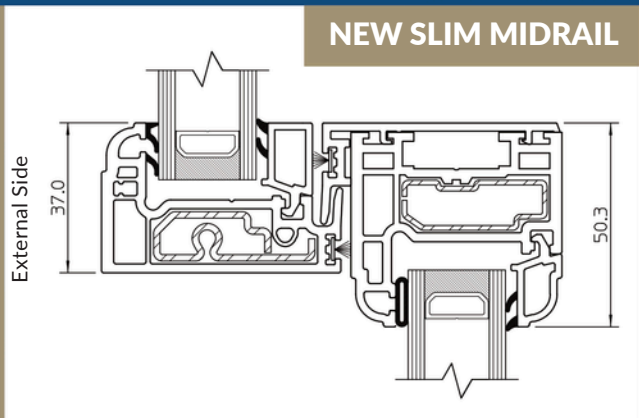

Measuring a mere 37mm, this new midrail option is a game-changer! More than 10mm slimmer than its standard counterpart, it's considered more authentic, matching the midrail on traditional Victorian sash windows.

AVAILABLE  
TO ORDER  
**NOW!**

**TALK TO US**

0203 479 6581

[sales@slidingsashwindowsuk.co.uk](mailto:sales@slidingsashwindowsuk.co.uk)

STANDARD 50mm MIDRAIL

STANDARD MIDRAIL

NEW 37mm SLIM MIDRAIL

NEW SLIM MIDRAIL