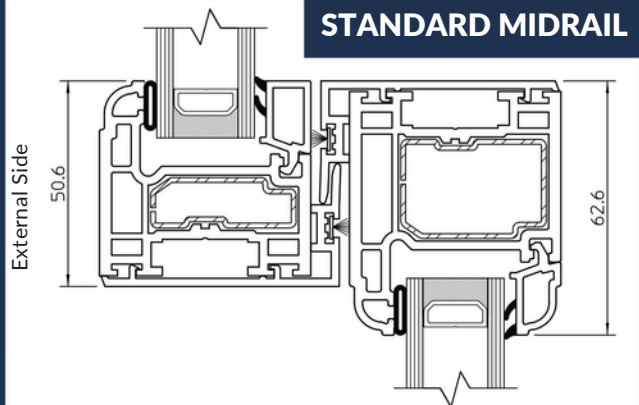

Measuring a mere 37mm, this new midrail option is a game-changer! More than 10mm slimmer than its standard counterpart, it's considered more authentic, matching the midrail on traditional Victorian sash windows.

AVAILABLE  
TO ORDER  
**NOW!**

**TALK TO US**

0203 479 6581

[sales@slidingsashwindowsuk.co.uk](mailto:sales@slidingsashwindowsuk.co.uk)

STANDARD 50mm MIDRAIL

STANDARD MIDRAIL

NEW 37mm SLIM MIDRAIL

NEW SLIM MIDRAIL